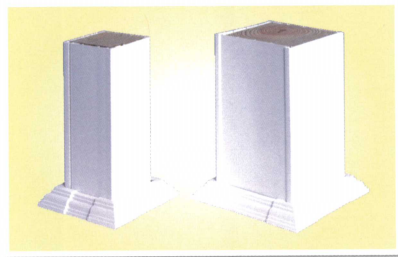

Sheerline[®]

3000 Series Vinyl Railing

by  L.B. Plastics, Inc.

Square Baluster

Black Aluminum Baluster

Colonial Baluster

Adding Elegance & Beauty to Every Home

Sheerline®

3000 Series Vinyl Railing

Cutaway

Bracket

Smooth Column Clad

Fluted Column Clad

Standard

New England

Gothic

Ball

Porch Post

Product Details

3000 Series Railing provides an attractive solution for both single family and multifamily railing applications that is virtually maintenance free. Railing includes an ergonomically T-Shaped Top Rail and is made of a high impact, rigid PVC. 3000 Series Railing offers several adapters to address many applications. Brackets are mounted externally for faster installation and hidden fasteners provide better aesthetics. The 3000 Series meets or exceeds IRC and IBC Building Codes.