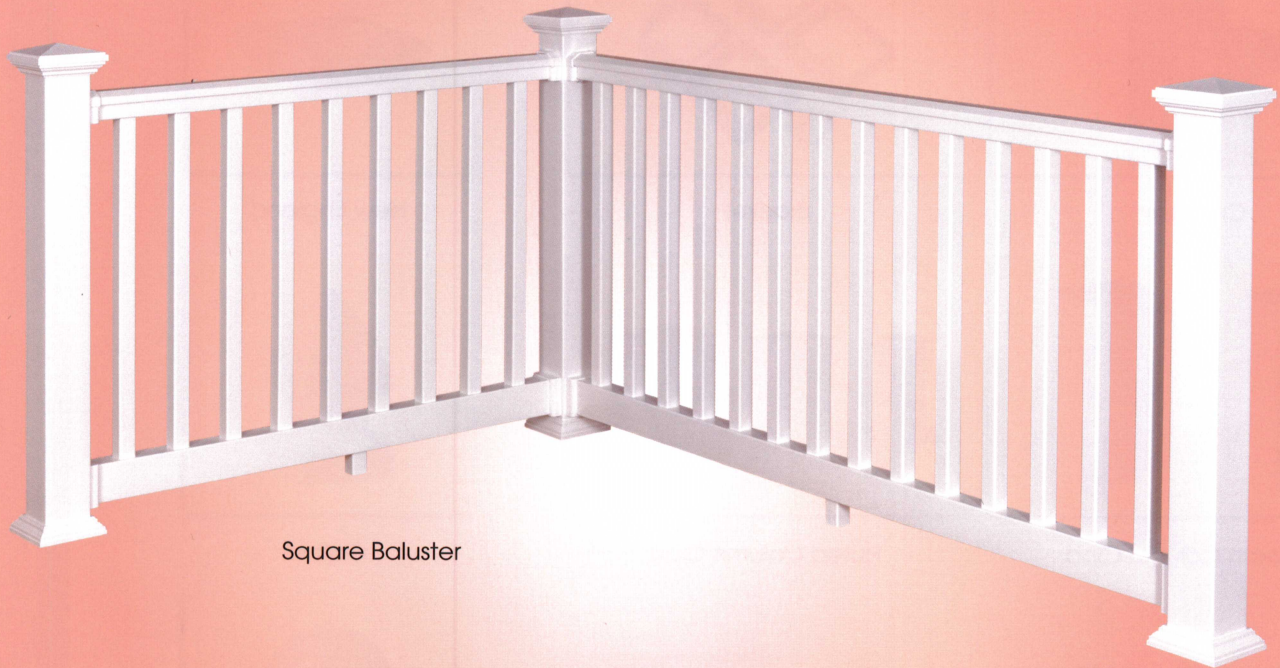

Sheerline[®]

3000 Series Vinyl Railing

by  L.B. Plastics, Inc.

Square Baluster

Black Aluminum Baluster

Colonial Baluster

Adding Elegance & Beauty to Every Home

Sheerline®

3000 Series Vinyl Railing

Cutaway

Bracket

Smooth Column Clad

Fluted Column Clad

Standard

New England

Gothic

Ball

Porch Post

Product Details

3000 Series Railing provides an attractive solution for both single family and multifamily railing applications that is virtually maintenance free. Railing includes an ergonomically T-Shaped Top Rail and is made of a high impact, rigid PVC. 3000 Series Railing offers several adapters to address many applications. Brackets are mounted externally for faster installation and hidden fasteners provide better aesthetics. The 3000 Series meets or exceeds IRC and IBC Building Codes.