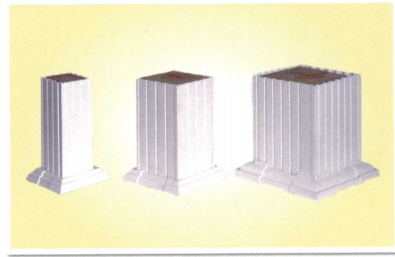

3000 Series Vinyl Railing

Cutaway

Bracket

Smooth Column Clad

Fluted Column Clad

Standard

New England

Gothic

Ball

Porch Post

Product Details

3000 Series Railing provides an attractive solution for both single family and multifamily railing applications that is virtually maintenance free. Railing includes an ergonomically T-Shaped Top Rail and is made of a high impact, rigid PVC. 3000 Series Railing offers several adapters to address many applications. Brackets are mounted externally for faster installation and hidden fasteners provide better aesthetics. The 3000 Series meets or exceeds IRC and IBC Building Codes.