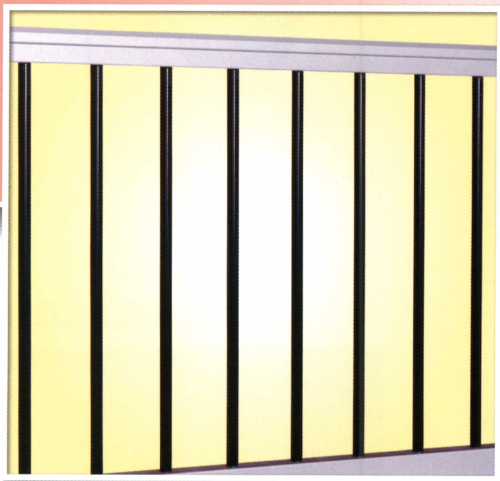

Sheerline[®]

3000 Series Vinyl Railing

by  L.B. Plastics, Inc.

Square Baluster

Black Aluminum Baluster

Colonial Baluster

Adding Elegance & Beauty to Every Home

Sheerline®

3000 Series Vinyl Railing

Cutaway

Bracket

Smooth Column Clad

Fluted Column Clad

Standard

New England

Gothic

Ball

Porch Post

Product Details

3000 Series Railing provides an attractive solution for both single family and multifamily railing applications that is virtually maintenance free. Railing includes an ergonomically T-Shaped Top Rail and is made of a high impact, rigid PVC. 3000 Series Railing offers several adapters to address many applications. Brackets are mounted externally for faster installation and hidden fasteners provide better aesthetics. The 3000 Series meets or exceeds IRC and IBC Building Codes.