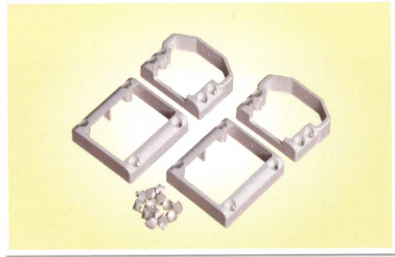

Sheerline[®]

3000 Series Vinyl Railing

by  L.B. Plastics, Inc.

Square Baluster

Black Aluminum Baluster

Colonial Baluster

Adding Elegance & Beauty to Every Home

Sheerline®

3000 Series Vinyl Railing

Cutaway

Bracket

Smooth Column Clad

Fluted Column Clad

Standard

New England

Gothic

Ball

Porch Post

Product Details

3000 Series Railing provides an attractive solution for both single family and multifamily railing applications that is virtually maintenance free. Railing includes an ergonomically T-Shaped Top Rail and is made of a high impact, rigid PVC. 3000 Series Railing offers several adapters to address many applications. Brackets are mounted externally for faster installation and hidden fasteners provide better aesthetics. The 3000 Series meets or exceeds IRC and IBC Building Codes.