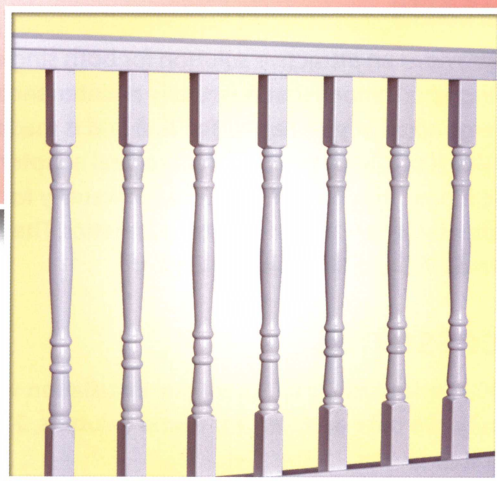

Sheerline[®]

3000 Series Vinyl Railing

by  L.B. Plastics, Inc.

Square Baluster

Black Aluminum Baluster

Colonial Baluster

Adding Elegance & Beauty to Every Home

Sheerline®

3000 Series Vinyl Railing

Cutaway

Bracket

Smooth Column Clad

Fluted Column Clad

Standard

New England

Gothic

Ball

Porch Post

Product Details

3000 Series Railing provides an attractive solution for both single family and multifamily railing applications that is virtually maintenance free. Railing includes an ergonomically T-Shaped Top Rail and is made of a high impact, rigid PVC. 3000 Series Railing offers several adapters to address many applications. Brackets are mounted externally for faster installation and hidden fasteners provide better aesthetics. The 3000 Series meets or exceeds IRC and IBC Building Codes.