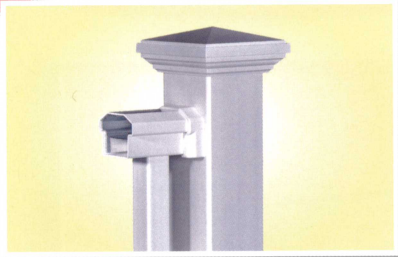

Sheerline[®]

3000 Series Vinyl Railing

by  L.B. Plastics, Inc.

Square Baluster

Black Aluminum Baluster

Colonial Baluster

Adding Elegance & Beauty to Every Home

Sheerline®

3000 Series Vinyl Railing

Cutaway

Bracket

Smooth Column Clad

Fluted Column Clad

Standard

New England

Gothic

Ball

Porch Post

Product Details

3000 Series Railing provides an attractive solution for both single family and multifamily railing applications that is virtually maintenance free. Railing includes an ergonomically T-Shaped Top Rail and is made of a high impact, rigid PVC. 3000 Series Railing offers several adapters to address many applications. Brackets are mounted externally for faster installation and hidden fasteners provide better aesthetics. The 3000 Series meets or exceeds IRC and IBC Building Codes.